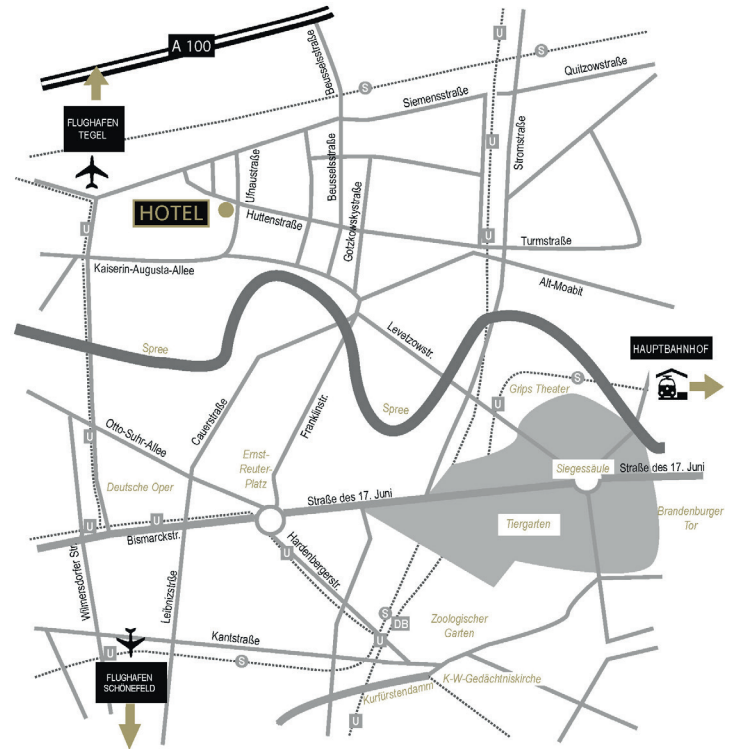

HOW TO GET TO US

DISTANCES

- Siegessäule 2,7 km
- Central station 4,1 km
- Brandenburger Tor 4,9 km
- Reichstag 5,1 km
- Kurfürstendamm 5,1 km
- Airport Tegel 5,1 km
- Potsdamer Platz 5,2 km
- Fair 5,6 km
- Airport Schönefeld 23 km

PARKING

Take advantage of our underground parking spaces in the house (fee). Unfortunately, these can not be reserved in advance and are subject to availability.

ARRIVAL

CONTACT

ALFA HOTEL

Ufnaustraße 1 | 10553 Berlin
Tel. +49 30 34 34 94 0
Fax +49 30 34 34 94 50
info@gold-inn.de

Alfa.Hotel.Berlin
GoldInnHotels
www.hotel-alfa-berlin.de

CENTRAL RESERVATION

Tel. +49 (0) 30 34 34 73 300
Fax +49 (0) 30 34 34 73 333
reservation@gold-inn.de

MEETINGS & EVENTS

Tel. +49 (0) 30 34 34 73 200
Fax +49 (0) 30 34 34 73 222
event@gold-inn.de